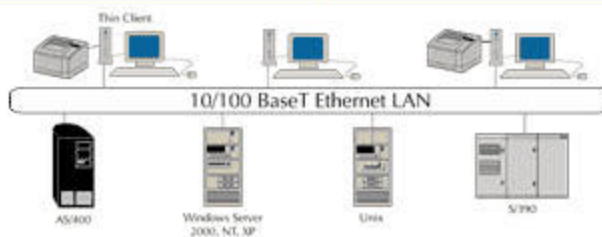

I-O's IBM Host Printing Emulations Now Available!!!

Plus a wide range of additional features that boost productivity and performance.

Features	Benefits
Supports AS/400 - iSeries, mainframe, Windows, & Unix	Multiple host access using only one display station
I-O TN5250e printing emulations for AS/400-iSeries host print jobs over Ethernet	Page range printing, error reporting, faster speeds, and print jobs are not lost in the "black hole" of Ethernet printing. Parallel or serial printers supported
True IBM 122-key 5250 keyboard layout	Windows and AS/400 - iSeries compatible - Input is made fast & easy
Internet Explorer Browser v.4.0	Access to the World Wide Web and browser applications
Applications reside on host servers	Prevents unwanted software and viruses from being introduced to the network
Central Control of configuration, management, & software updates	Economical, time-saving solution when compared to PCs - Easy to manage
Microsoft Windows CE operating system	Industry standard that supports Windows applications
Small Footprint	Unobtrusive use of desk and office space